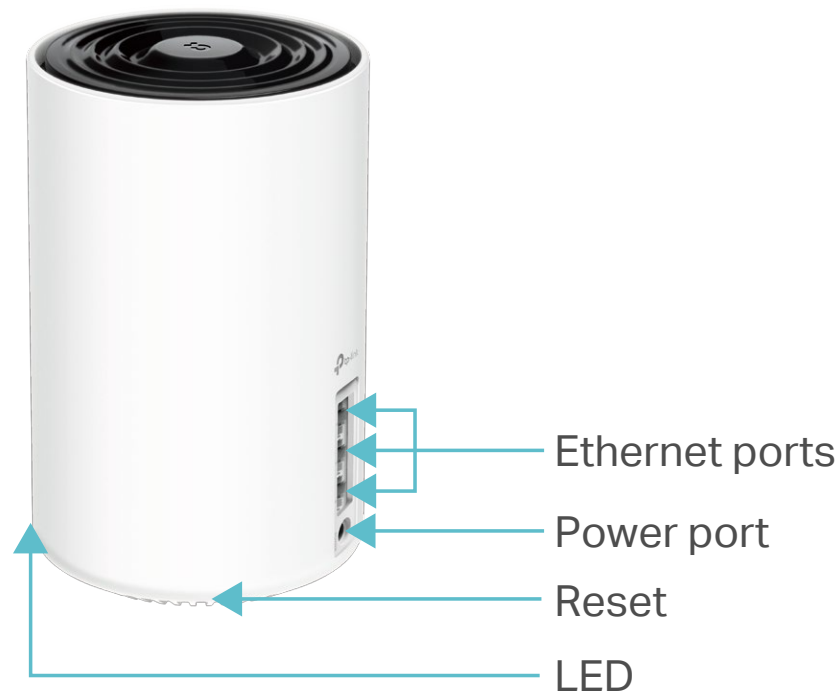

Work with All Deco Models

Form a Mesh network with your desired Deco models

- Compatible with All Deco Models – All Deco models can work together. Just expand Mesh Wi-Fi coverage anytime by adding more Decos
- Deco Mesh Technology – Eliminates dead zones and provides uninterrupted WiFi throughout your home

Specifications

Hardware

- Ethernet Port: 3 Gigabit ports per Deco unit (WAN/LAN auto-sensing)
- Button: 1 RESET button on the underside
- Antenna: 4 high-gain antennas
- Power Consumption (with power adapter): 30 W max (US version); 20 W max (EU version)
- Dimensions (W × D × H): 4.1 × 4.1 × 6.7in (105 × 105 × 169 mm)
- Power Adapter Input: 100-240 V ~ 50/60 Hz 0.8 A (US version); 100-240 V ~ 50/60 Hz 0.6 A (EU version)
- Power Adapter Output: 12 V \equiv 2 A (US version); 12 V \equiv 1.5 A (EU version)