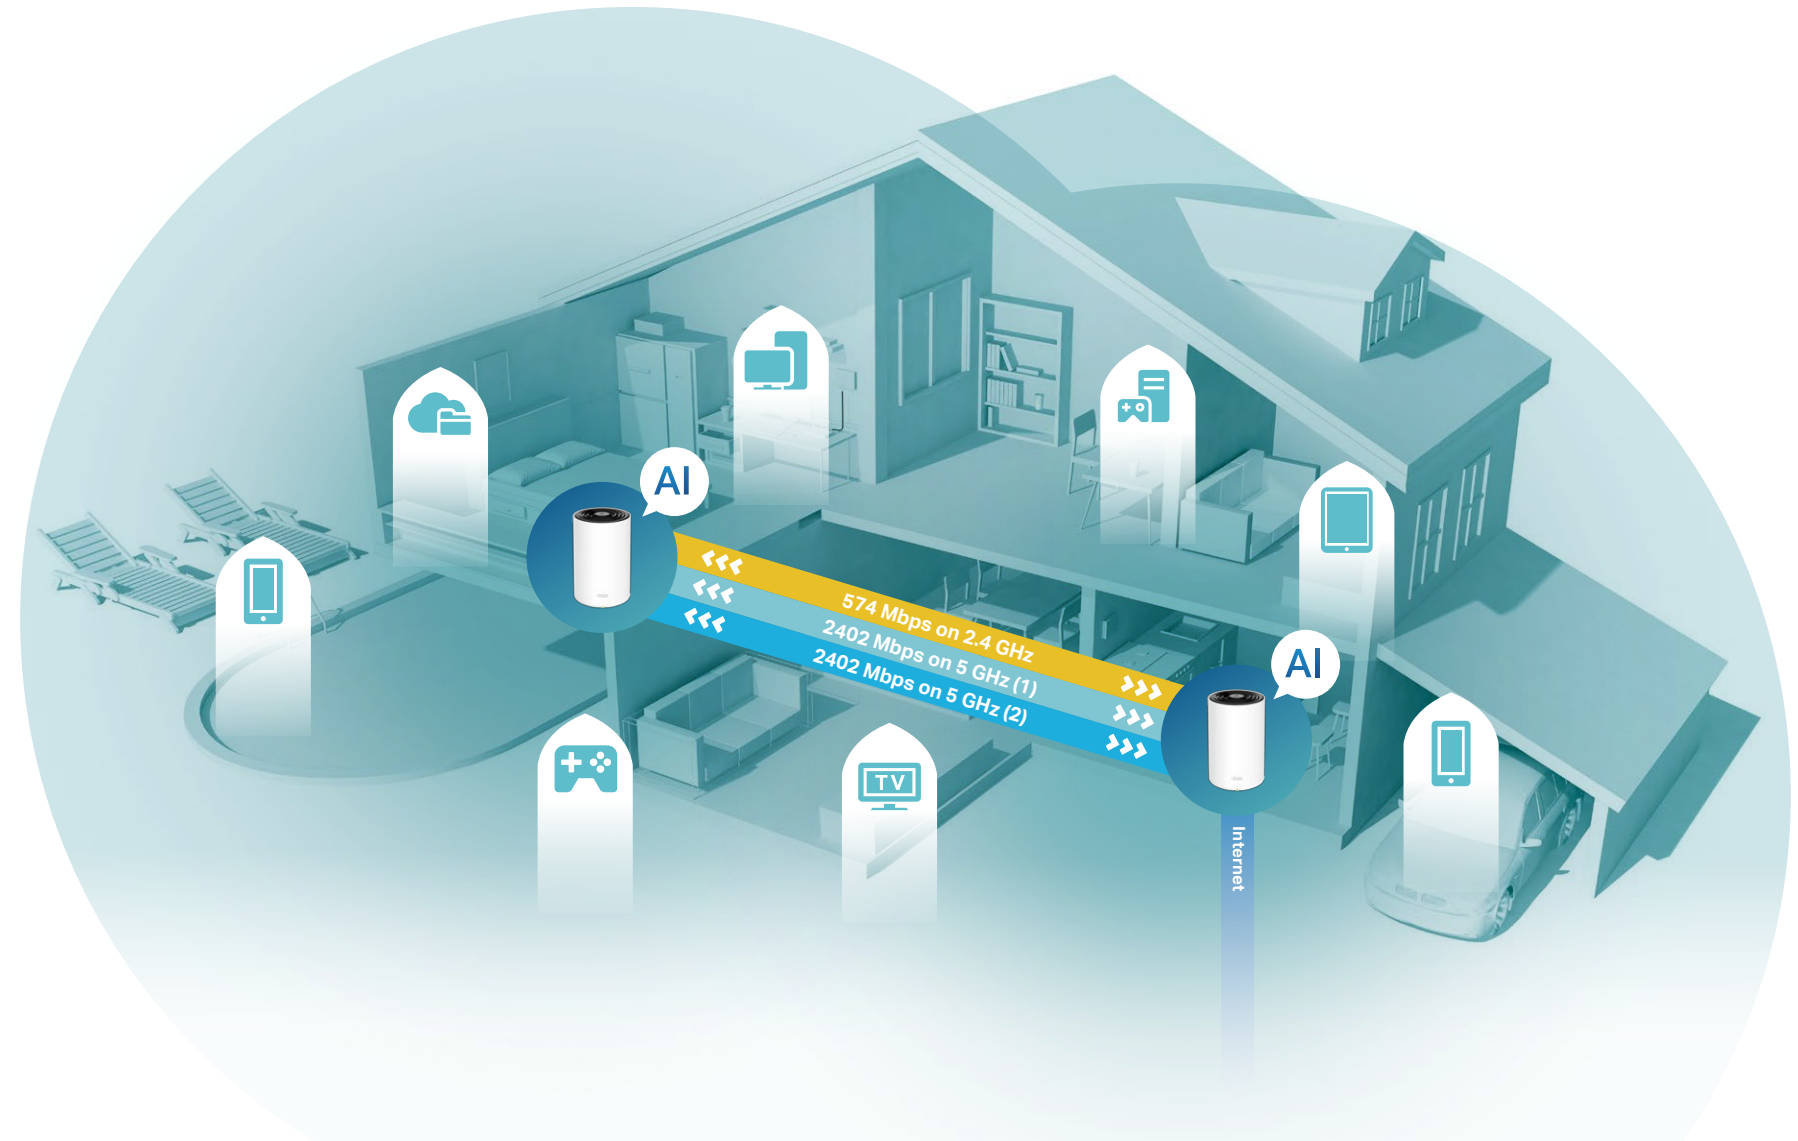

deco™

AX5400 Whole Home Mesh
Wi-Fi 6 System

Wi-Fi 6

Compatible with
amazon alexa

HomeShield

AX5400 Whole Home Mesh Wi-Fi 6 System

Superior Mesh Wi-Fi, Everywhere

Deco X75

Highlights

AI-Driven Mesh, Customized Wi-Fi for You

Armed with AI-Driven Mesh technology, Deco X75 automatically learns and improves itself from experience. This provides the ideal mesh Wi-Fi unique to your home and network environment. Walk through your home and enjoy seamless streaming at the fastest possible speeds.

Seamless Roaming with One Wi-Fi Name

Deco units work together to form a unified network with a single network name. Walk through your home and stay connected with the fastest possible speeds.[‡]

TP-Link HomeShield